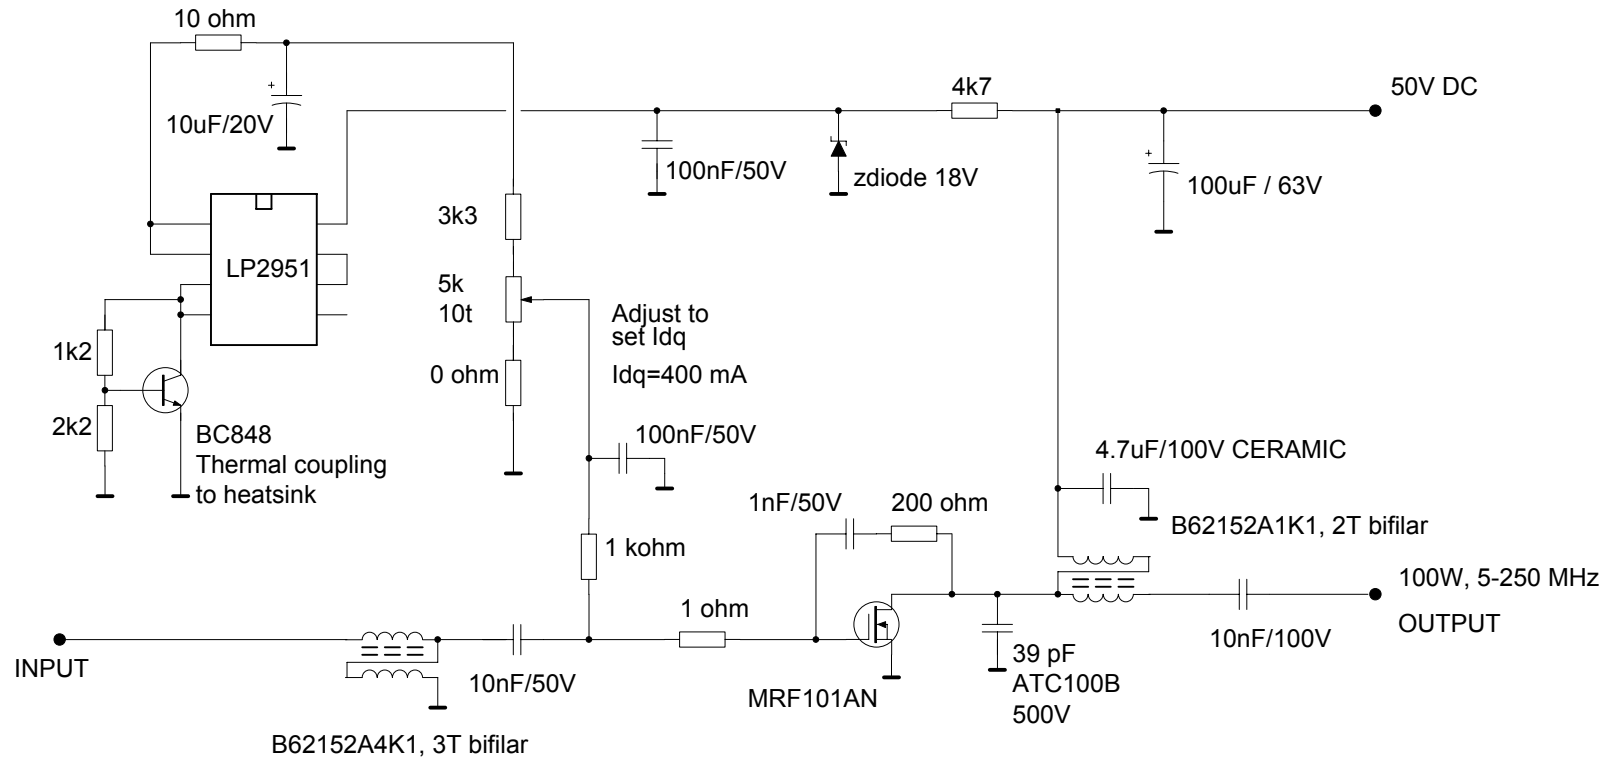

MRF101AN/BN WIDEBAND POWER AMPLIFIER

NXP HOMEBREW RF DESIGN CHALLENGE, SM6PGP

5-250 MHz 100W LDMOS POWER AMP	
Rev A	
1(1)	SM6PGP 20191012